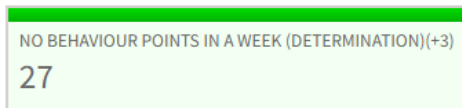

[See more attendance information](#)

Summary of behaviour and achievement

Behaviour

Summary from 01/08/2021 to date

Good classwork (PROFESSIONALISM)(+1)

Positive attitude

No behaviour points in a week (DETERMINATION)(+3)